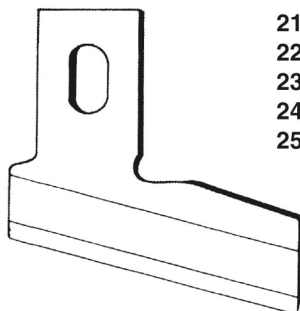

BUTTONHOLE KNIVES

ボタン穴かがリメス

Attachments & Parts

NIPPO
2015

BUTTONHOLE KNIVES FOR SINGER / BROTHER / JUKI MACHINES

SINGER / BROTHER / JUKI用ボタン穴かがリメス

5mm
9mm
10mm
11mm
12mm
13mm
14mm
15mm

10 PC SET / 10枚入りセット

MADE IN JAPAN

16mm
17mm
18mm
19mm
20mm

10 PC SET / 10枚入りセット

MADE IN JAPAN

21mm
22mm
23mm
24mm
25mm

10 PC SET / 10枚入りセット

MADE IN JAPAN

FLATTYPE フラットタイプ

3/8"
7/16"
1/2"
9/16"
5/8"

12 PC SET / 12枚入りセット